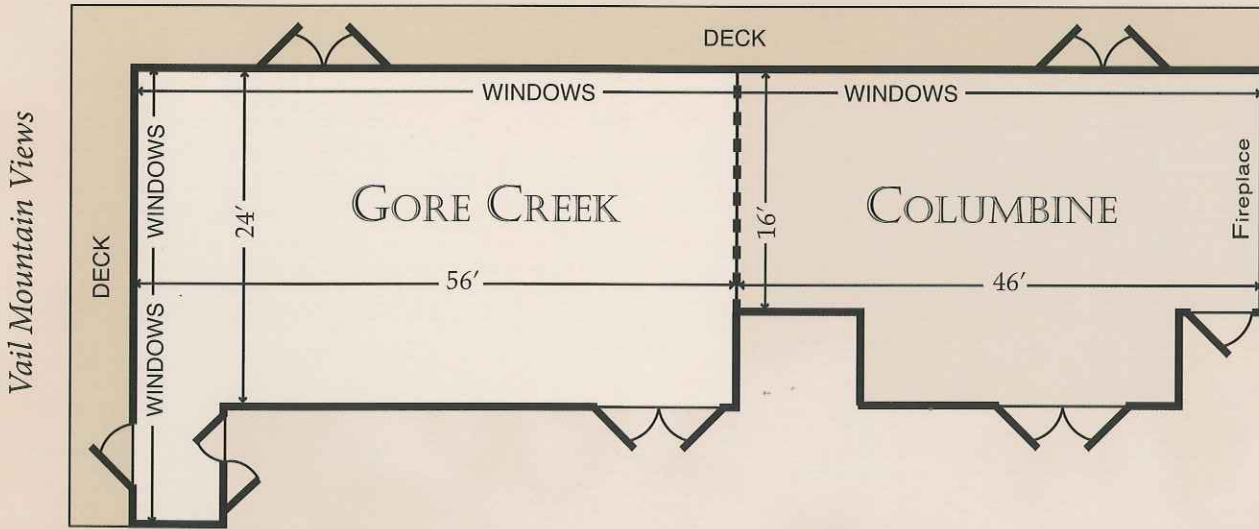

LION SQUARE LODGE

LION SQUARE LODGE offers exceptional meeting space complete with mountain views, a fireplace, and wrap around deck. We specialize in meetings and events ranging in size from 10-200 people. Our on-site Conference Services and Sales Departments will assist you in planning and servicing your every detail from start to finish. Whether you are planning a large corporate event or your special wedding day, Lion Square offers the perfect setting.

	Square Foot	Reception	Theatre	Banquet	Classroom	Ceiling Height
Gore Creek	1350	125	85	90	80	9'
Columbine	950	70	55	50	32	9'
Gore Creek & Columbine Combined	2300	200	125	140	92	9'
Poolside Patio	–	100	–	75	–	–
Wildwood East	1180	125	75	70	50	8'7"
Wildwood West	1020	125	75	70	50	8'7"
East & West Combined	2200	250	160	150	140	8'7"
Wildwood Foyer	670	40	30	30	–	8'
Wildwood Combined	2870	290	190	180	140	–

Vail Mountain & Pool Views

Lower Lobby

THE GORE CREEK & COLUMBINE ROOMS

offer spectacular views of Vail Mountain, which will surely inspire your next business meeting or reception. The Gore Creek and Columbine Rooms are enhanced by floor to ceiling windows, an outdoor deck, ceiling fans and many lighting options. Both rooms overlook our pristine pool and lawn area that is adjacent to the Gore Creek. The Columbine Room is complete with a rock fireplace which provides an intimate setting for cocktail receptions, dinners and board retreats.

THE WILDWOOD ROOM

is our largest meeting room and offers the flexibility of utilizing the entire room or creating three separate rooms for smaller meetings and break-outs. The Wildwood Foyer is convenient for group registration or a refreshment break. Perfect for a classroom session, dinner reception or tradeshow.