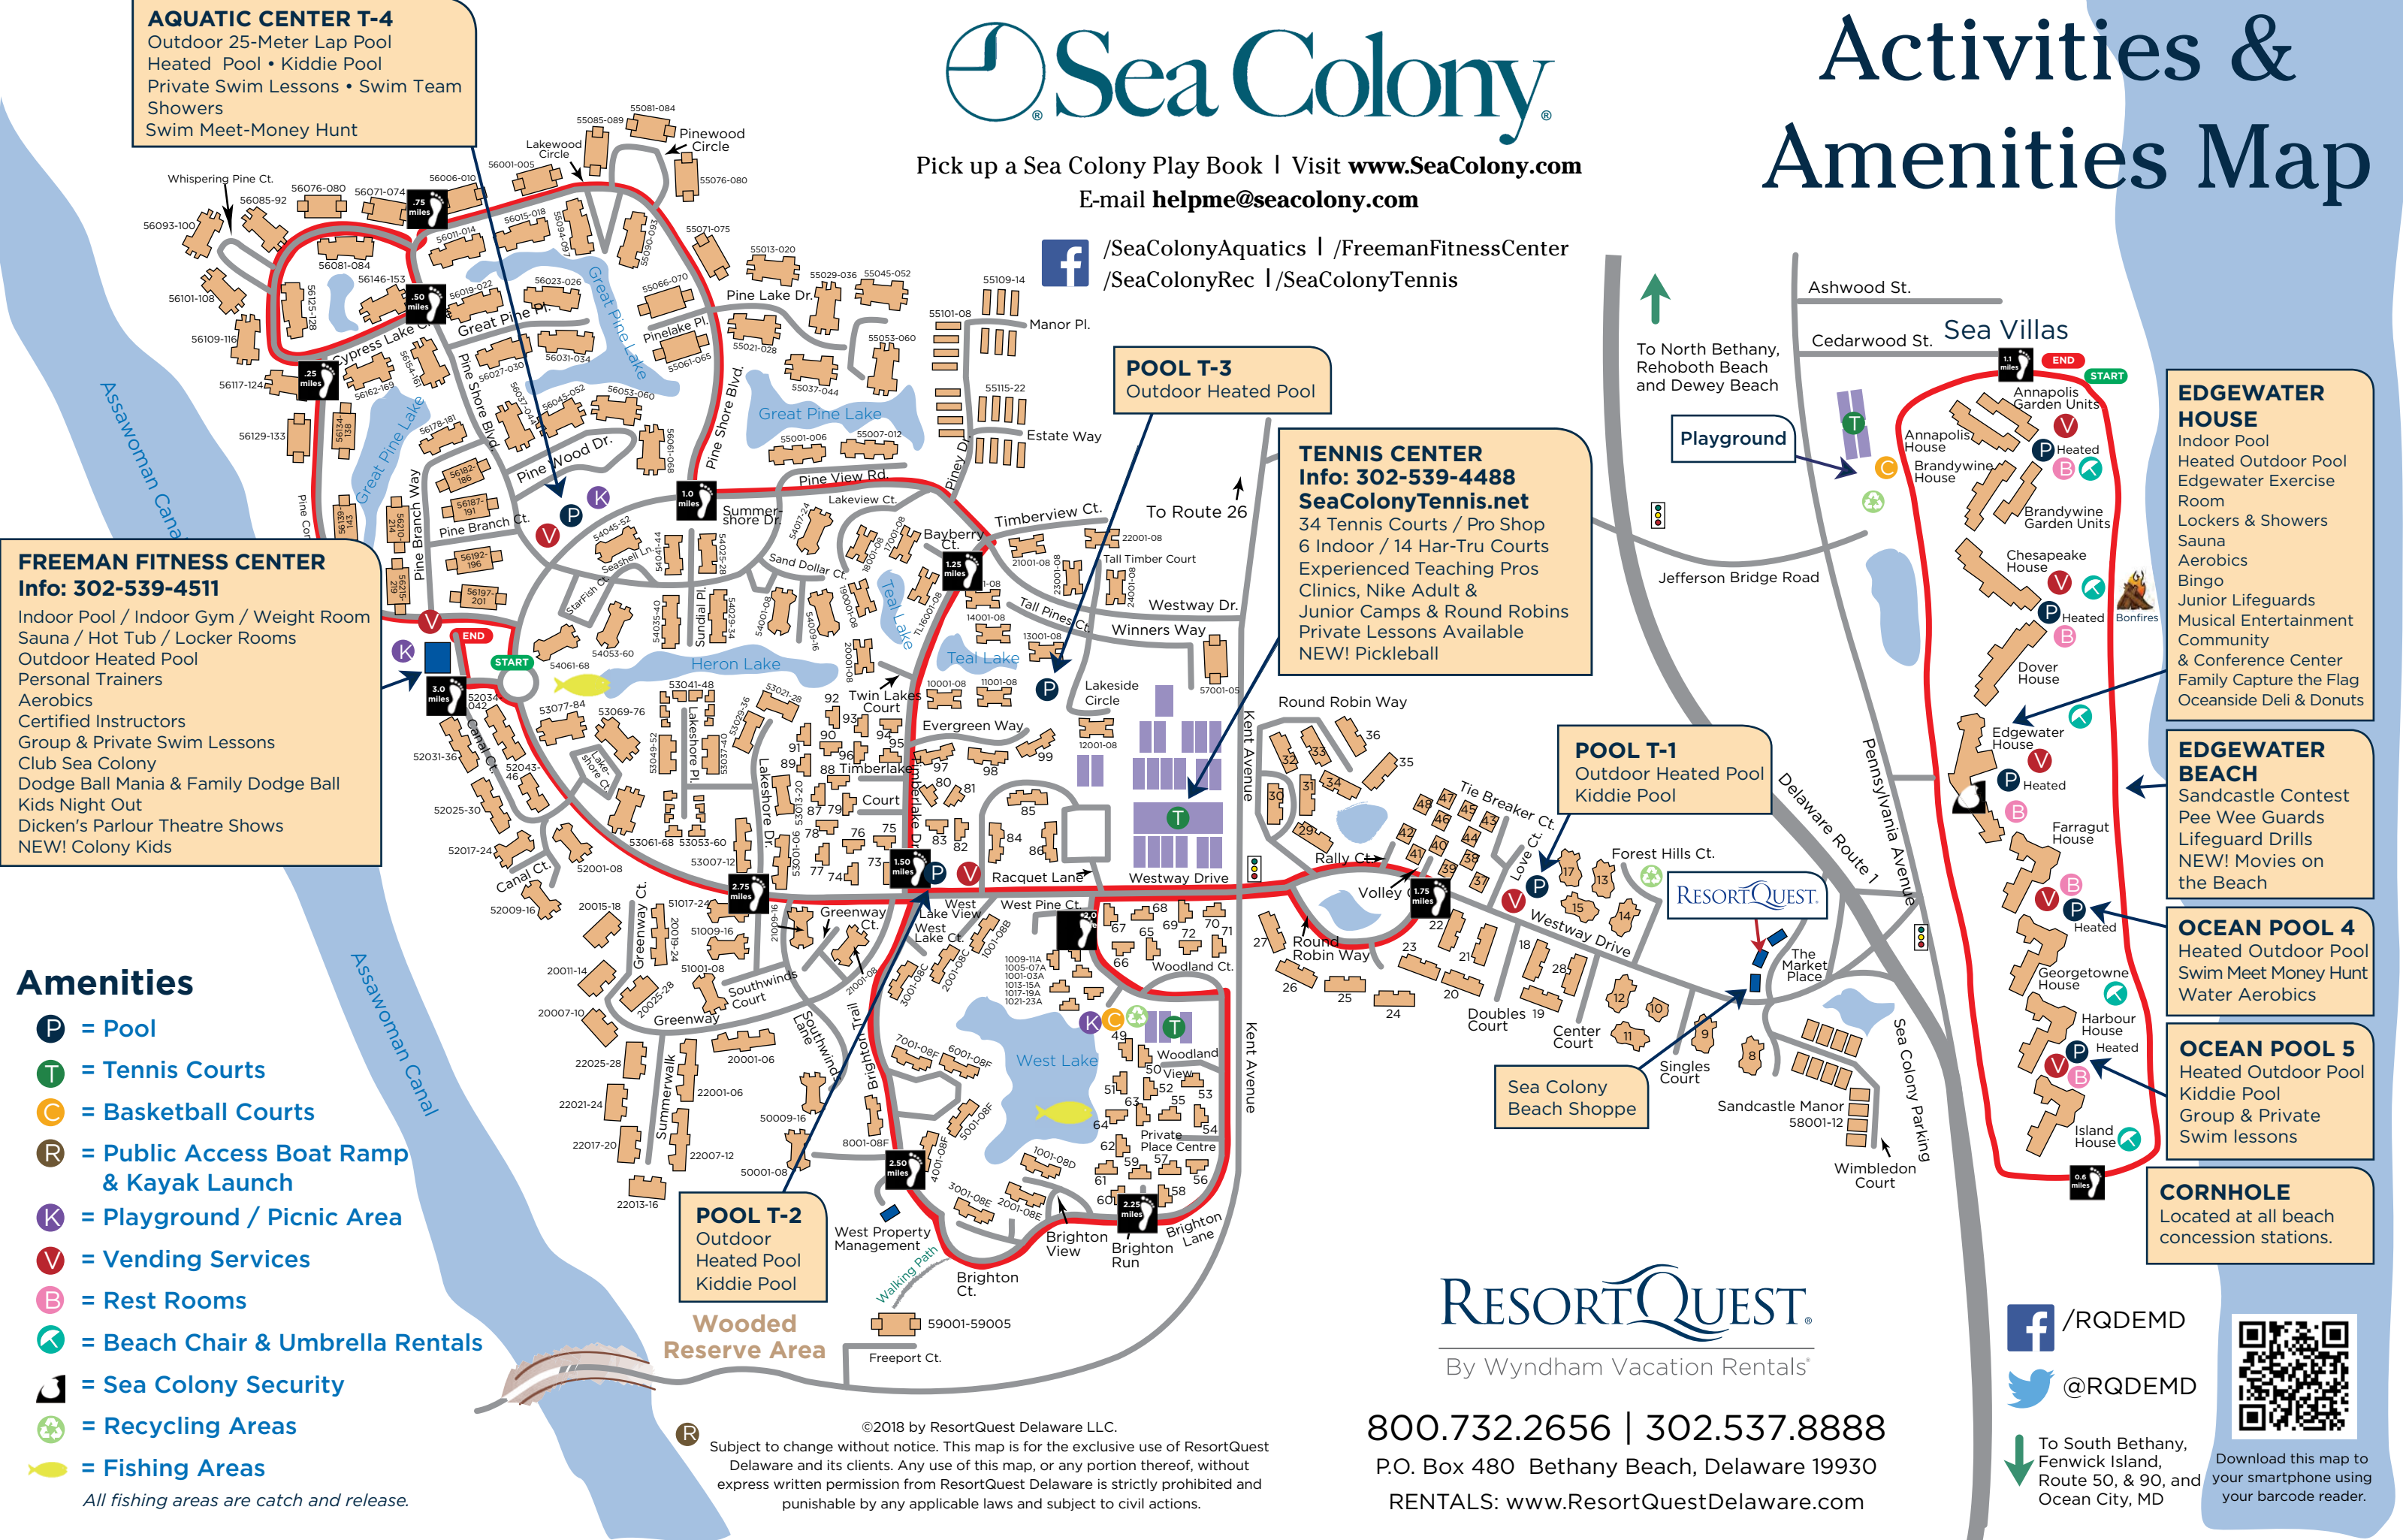

POOL T-3
Outdoor Heated Pool

TENNIS CENTER
Info: 302-539-4488
SeaColonyTennis.net
34 Tennis Courts / Pro Shop
6 Indoor / 14 Har-Tru Courts
Experienced Teaching Pros
Clinics, Nike Adult & Junior Camps & Round Robins
Private Lessons Available
NEW! Pickleball

POOL T-1
Outdoor Heated Pool
Kiddie Pool

POOL T-2
Outdoor Heated Pool
Kiddie Pool

EDGEWATER HOUSE
Indoor Pool
Heated Outdoor Pool
Edgewater Exercise Room
Lockers & Showers
Sauna
Aerobics
Bingo
Junior Lifeguards
Musical Entertainment
Community
& Conference Center
Family Capture the Flag
Oceanside Deli & Donuts

EDGEWATER BEACH
Sandcastle Contest
Pee Wee Guards
Lifeguard Drills
NEW! Movies on the Beach

OCEAN POOL 4
Heated Outdoor Pool
Swim Meet Money Hunt
Water Aerobics

OCEAN POOL 5
Heated Outdoor Pool
Kiddie Pool
Group & Private Swim lessons

CORNHOLE
Located at all beach concession stations.

Amenities

- = Pool
- = Tennis Courts
- = Basketball Courts
- = Public Access Boat Ramp & Kayak Launch
- = Playground / Picnic Area
- = Vending Services
- = Rest Rooms
- = Beach Chair & Umbrella Rentals
- = Sea Colony Security
- = Recycling Areas
- = Fishing Areas

All fishing areas are catch and release.

RESORTQUEST
By Wyndham Vacation Rentals

800.732.2656 | 302.537.8888
P.O. Box 480 Bethany Beach, Delaware 19930
RENTALS: www.ResortQuestDelaware.com

[/RQDEMD](https://www.facebook.com/RQDEMD)
[@RQDEMD](https://twitter.com/RQDEMD)

To South Bethany, Fenwick Island, Route 50, & 90, and Ocean City, MD
Download this map to your smartphone using your barcode reader.

©2018 by ResortQuest Delaware LLC.
Subject to change without notice. This map is for the exclusive use of ResortQuest Delaware and its clients. Any use of this map, or any portion thereof, without express written permission from ResortQuest Delaware is strictly prohibited and punishable by any applicable laws and subject to civil actions.